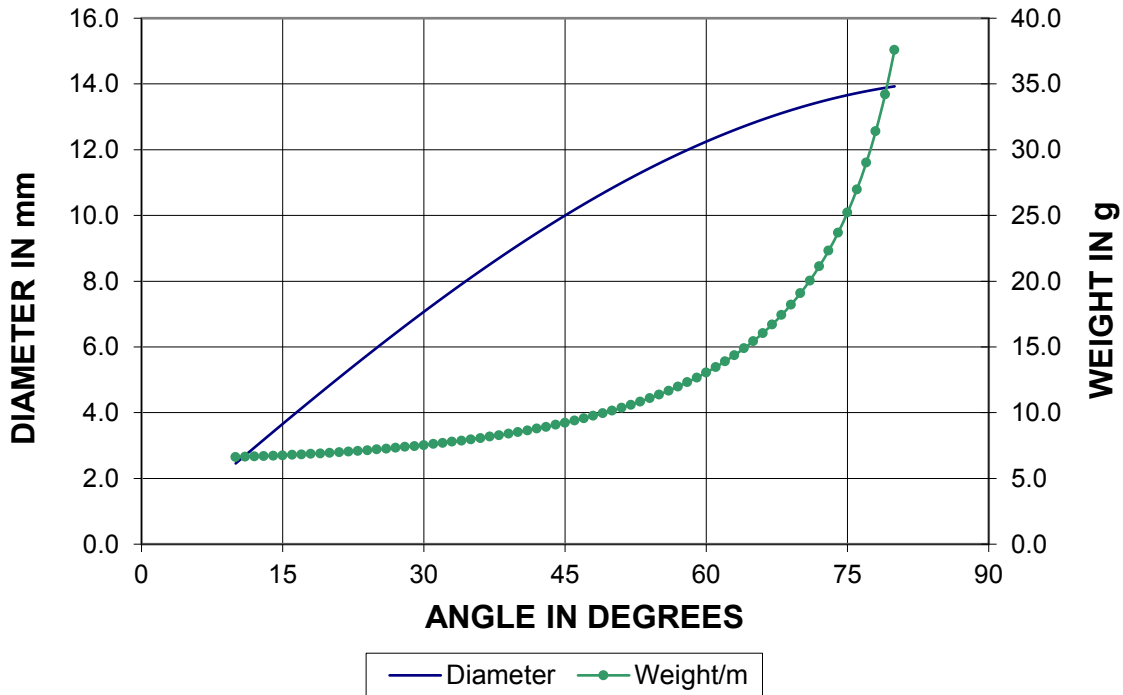

TECHNICAL DATA SHEET - BRAIDED SLEEVE GL – 010 – 009

Technical Characteristics				
Angle	30°	45°	60°	
Diameter	7	10	12	mm
Weight	8	9	13	g/m
Weight	339	294	339	g/m ²