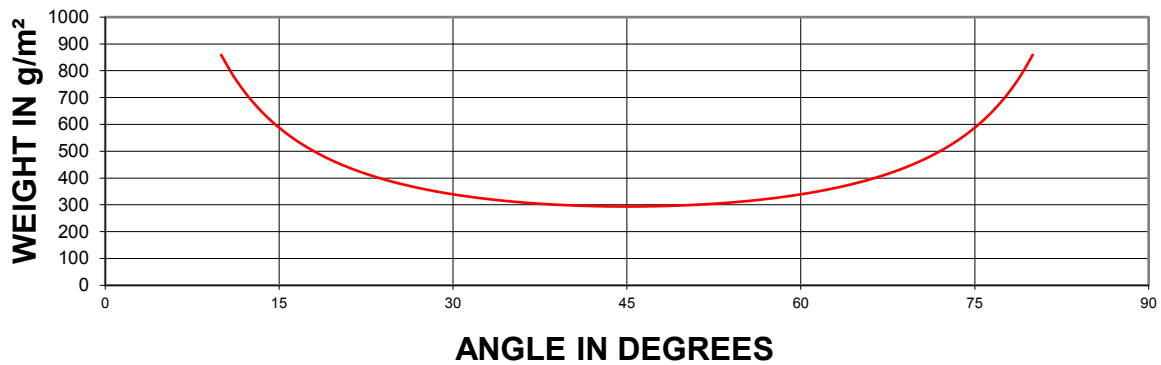

TECHNICAL DATA SHEET - BRAIDED SLEEVE GL – 010 – 009

Technical Characteristics				
Angle	30°	45°	60°	
Diameter	7	10	12	mm
Weight	8	9	13	g/m
Weight	339	294	339	g/m ²