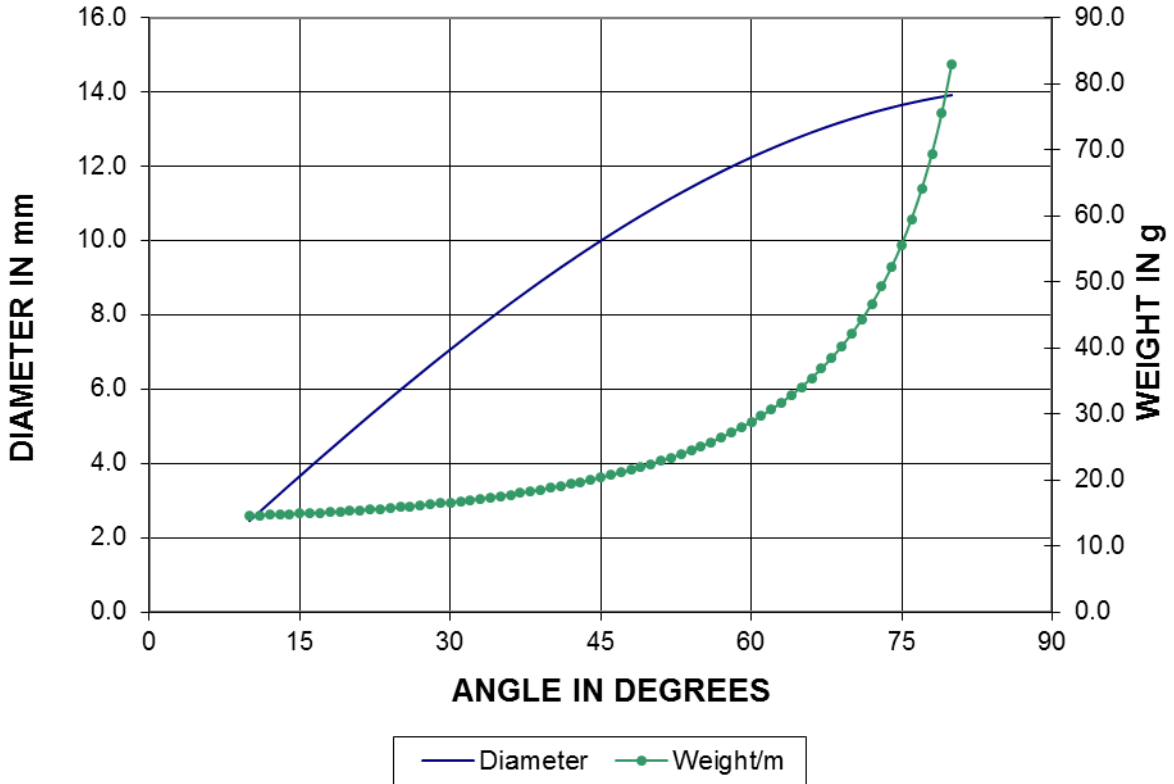

TECHNICAL DATA SHEET - BRAIDED SLEEVE GL – 010 – 020

Technical Characteristics				
Angle	30°	45°	60°	
Diameter	7	10	12	mm
Weight	17	20	29	g/m
Weight	749	648	749	g/m ²