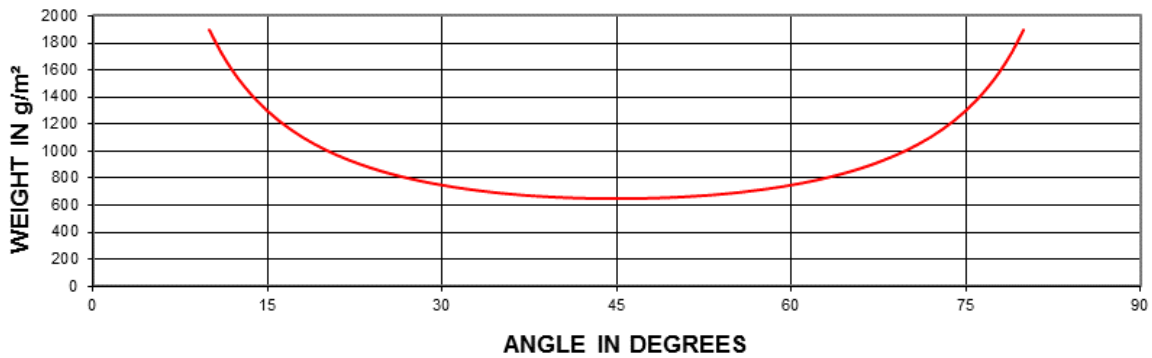

TECHNICAL DATA SHEET - BRAIDED SLEEVE GL – 010 – 020

Technical Characteristics				
Angle	30°	45°	60°	
Diameter	7	10	12	mm
Weight	17	20	29	g/m
Weight	749	648	749	g/m ²