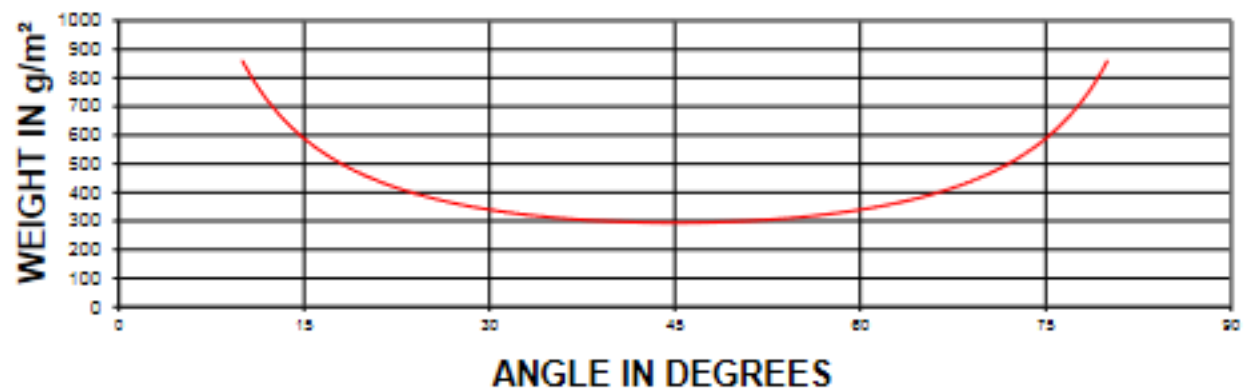

TECHNICAL DATA SHEET - BRAIDED SLEEVE GL – 010 – 009

Technical Characteristics

Angle	30°	45°	60°	
Diameter	7	10	12	mm
Weight	8	9	13	g/m
Weight	339	294	339	g/m ²