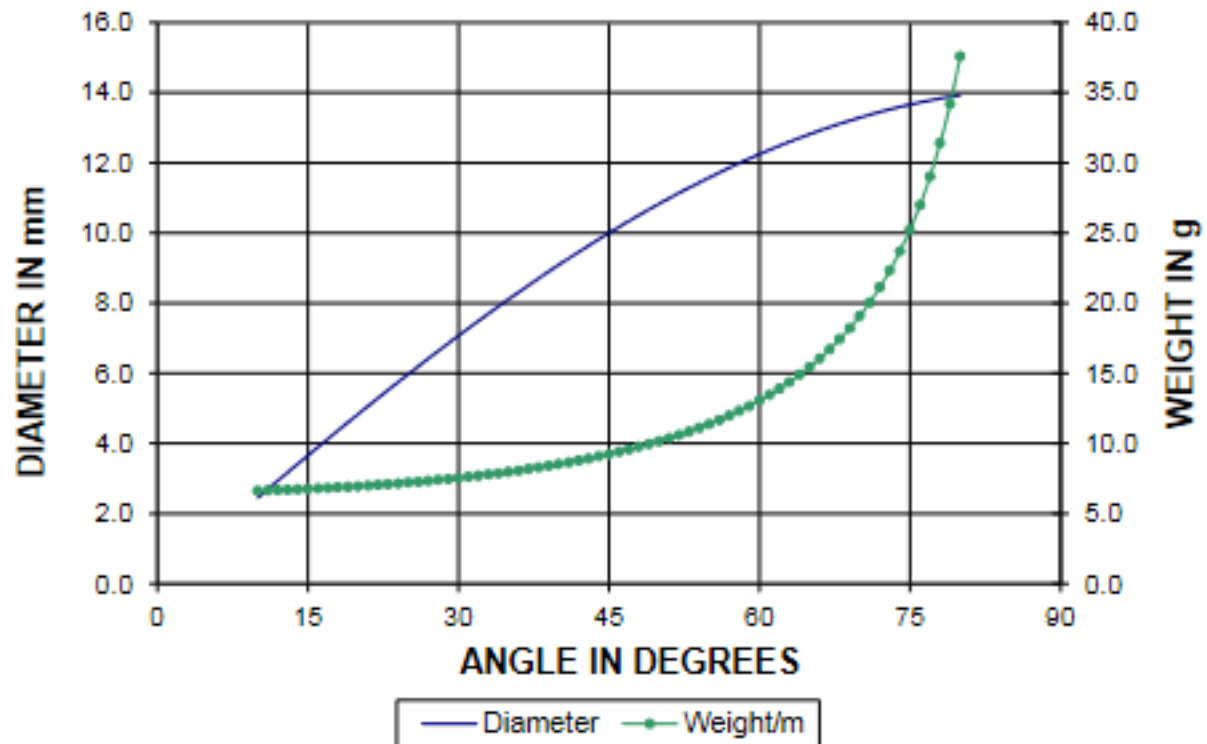

TECHNICAL DATA SHEET - BRAIDED SLEEVE GL – 010 – 009

Technical Characteristics

Angle	30°	45°	60°	
Diameter	7	10	12	mm
Weight	8	9	13	g/m
Weight	339	294	339	g/m ²