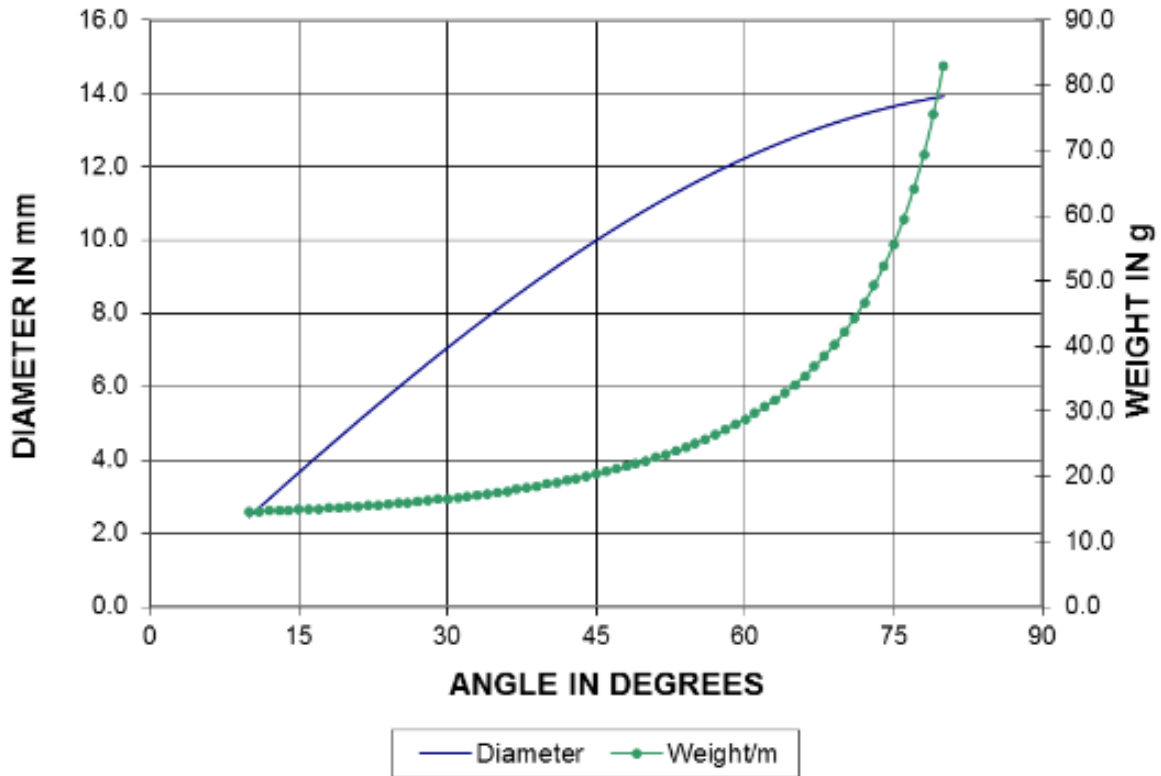

TECHNICAL DATA SHEET - BRAIDED SLEEVE GL – 010 – 020

Technical Characteristics				
Angle	30°	45°	60°	
Diameter	7	10	12	mm
Weight	17	20	29	g/m
Weight	749	648	749	g/m²