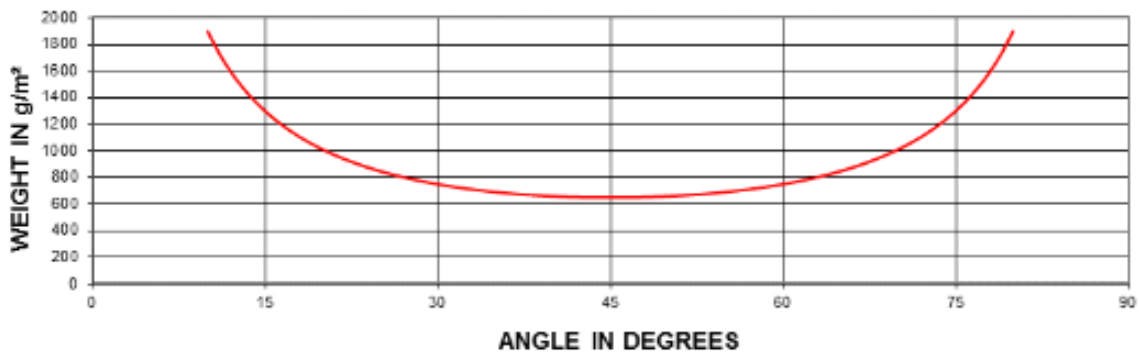

TECHNICAL DATA SHEET - BRAIDED SLEEVE GL – 010 – 020

Technical Characteristics				
Angle	30°	45°	60°	
Diameter	7	10	12	mm
Weight	17	20	29	g/m
Weight	749	648	749	g/m²