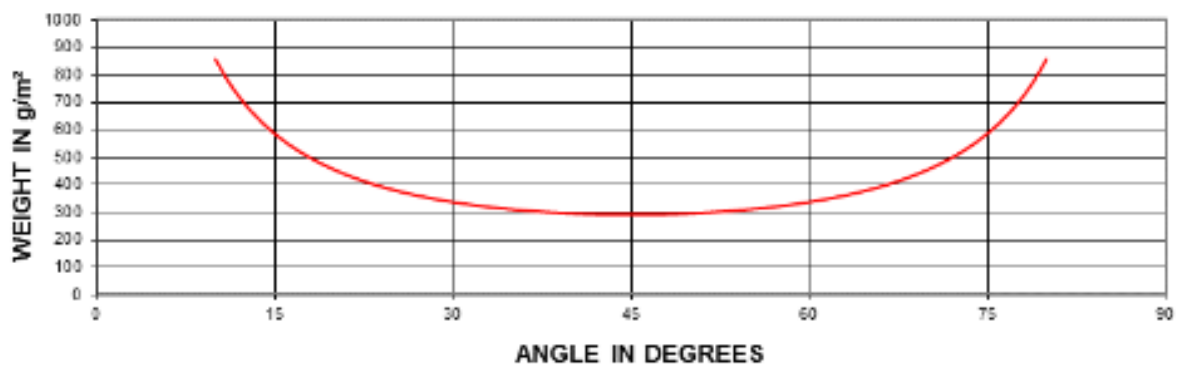

TECHNICAL DATA SHEET - BRAIDED SLEEVE GL – 025 – 023

Technical Characteristics				
Angle	30°	45°	60°	
Diameter	18	25	31	mm
Weight	19	23	33	g/m
Weight	339	294	339	g/m ²