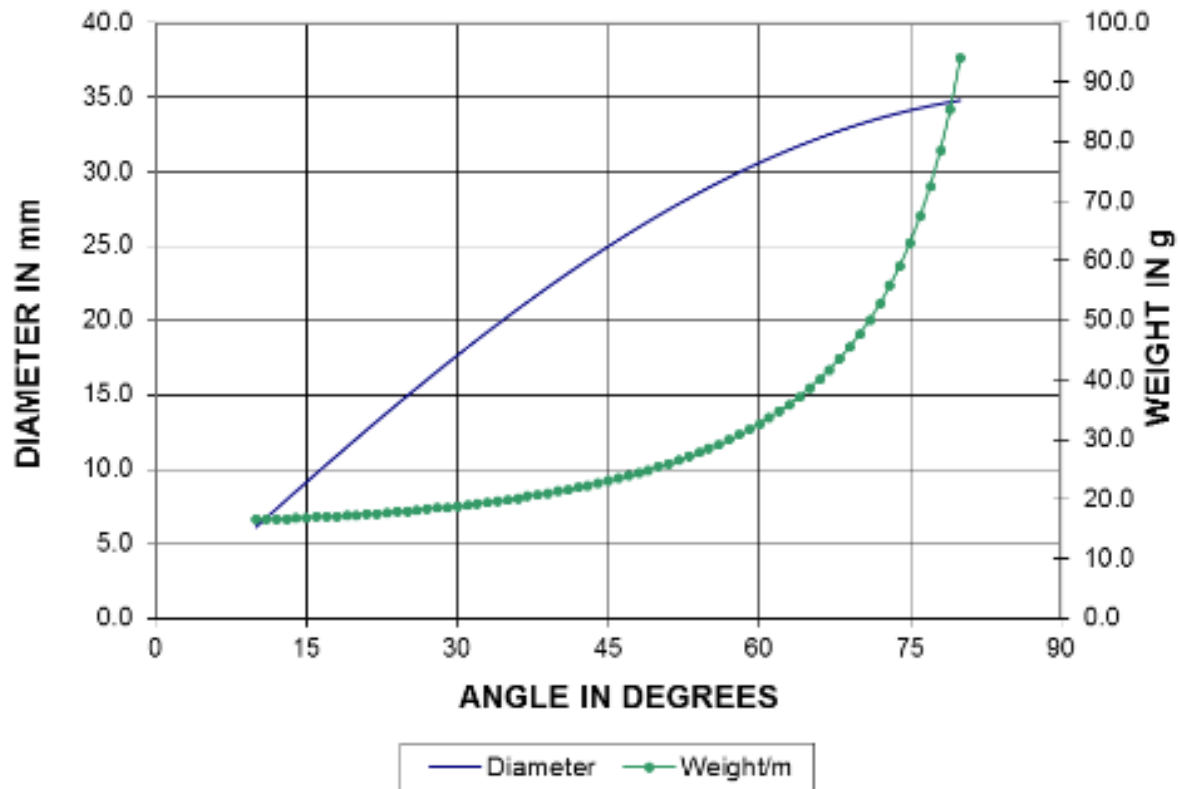

TECHNICAL DATA SHEET - BRAIDED SLEEVE GL – 025 – 023

Technical Characteristics				
Angle	30°	45°	60°	
Diameter	18	25	31	mm
Weight	19	23	33	g/m
Weight	339	294	339	g/m ²