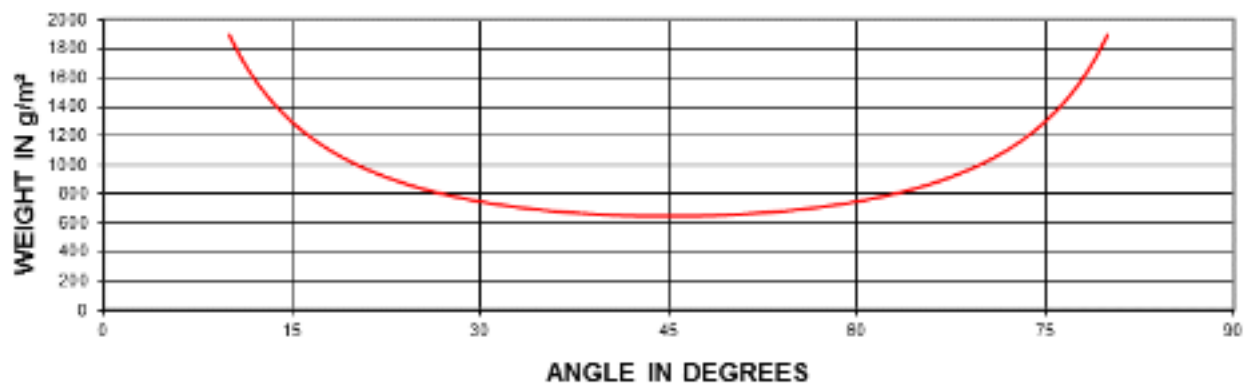

TECHNICAL DATA SHEET - BRAIDED SLEEVE GL – 025 – 051

Technical Characteristics

Angle	30°	45°	60°	
Diameter	18	25	31	mm
Weight	42	51	72	g/m
Weight	749	648	749	g/m ²