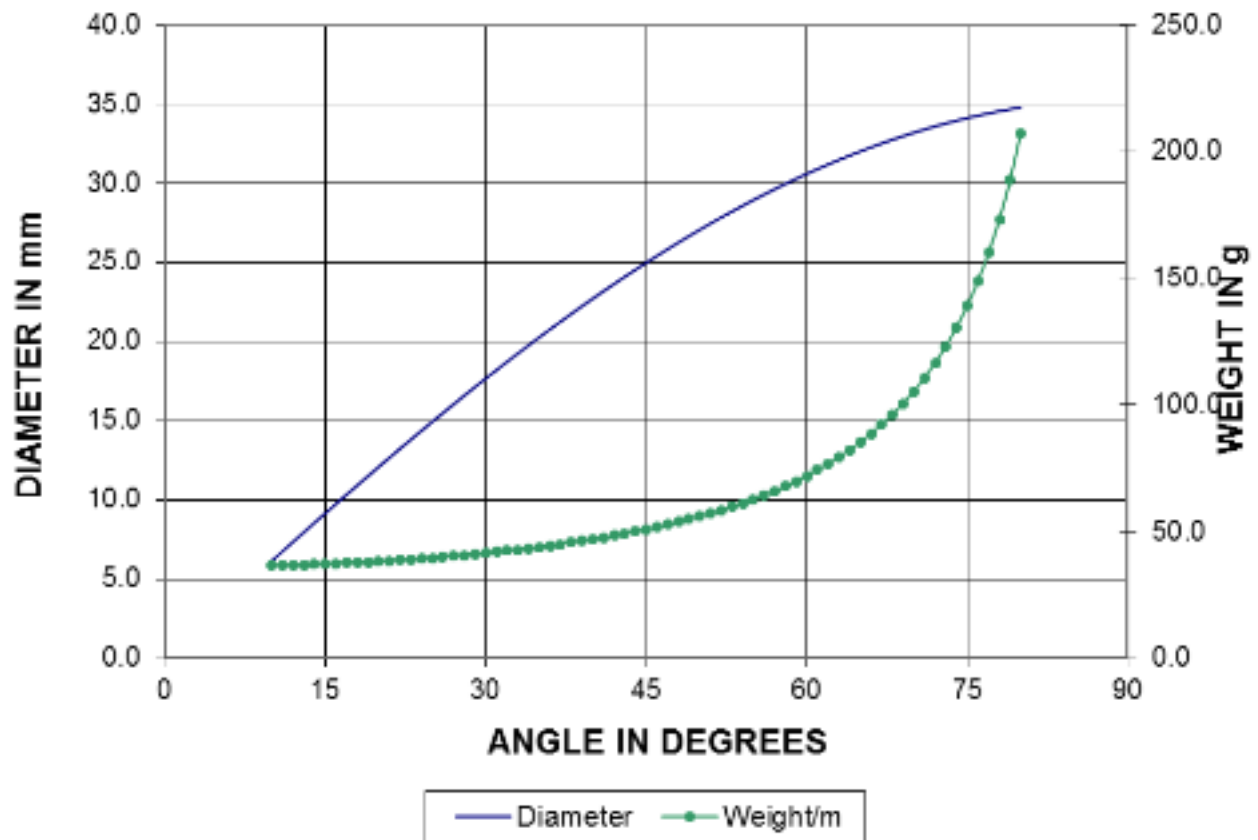

TECHNICAL DATA SHEET - BRAIDED SLEEVE GL – 025 – 051

Technical Characteristics

Angle	30°	45°	60°	
Diameter	18	25	31	mm
Weight	42	51	72	g/m
Weight	749	648	749	g/m ²