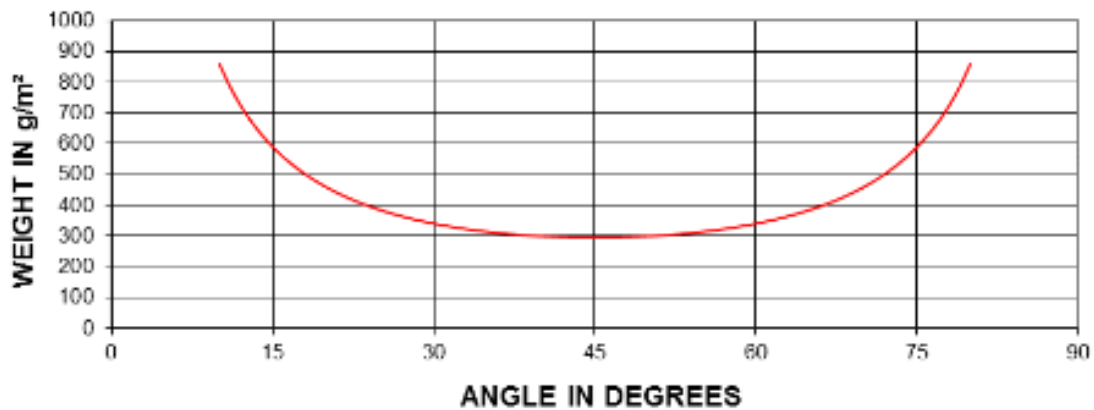

TECHNICAL DATA SHEET - BRAIDED SLEEVE GL – 050 – 046

Technical Characteristics				
Angle	30°	45°	60°	
Diameter	35	50	61	mm
Weight	38	46	65	g/m
Weight	339	294	339	g/m²