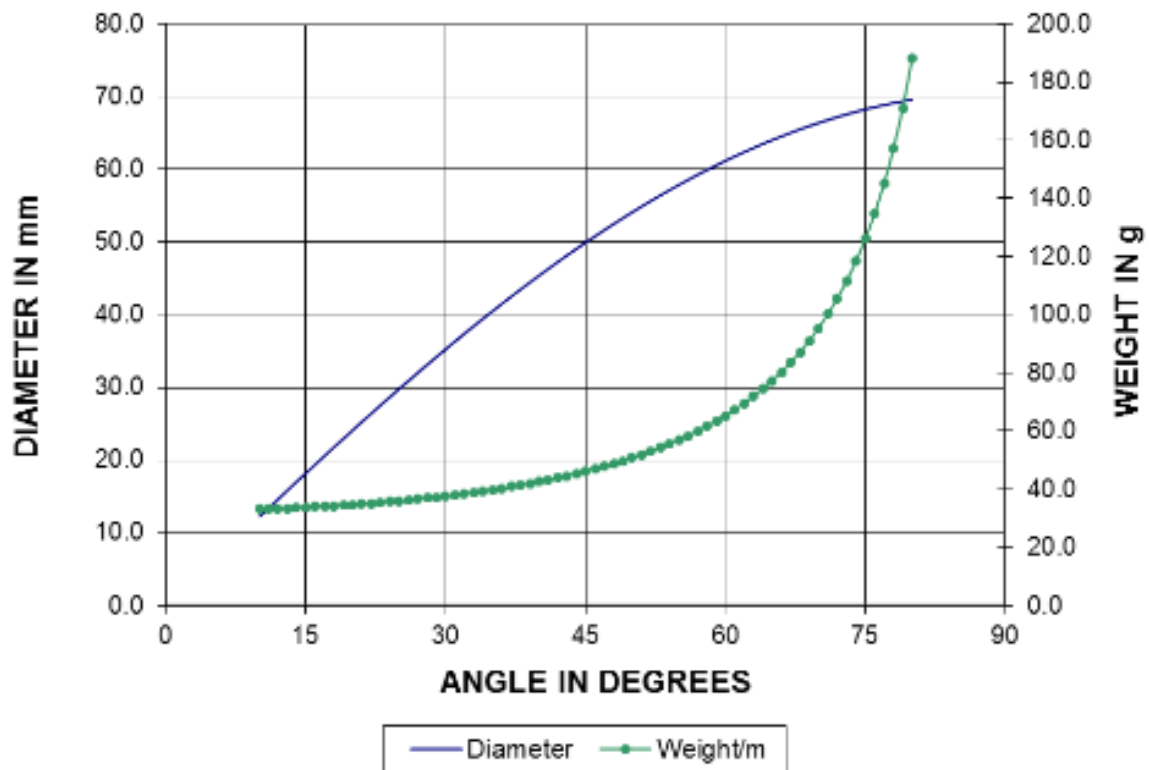

TECHNICAL DATA SHEET - BRAIDED SLEEVE GL – 050 – 046

Technical Characteristics				
Angle	30°	45°	60°	
Diameter	35	50	61	mm
Weight	38	46	65	g/m
Weight	339	294	339	g/m²