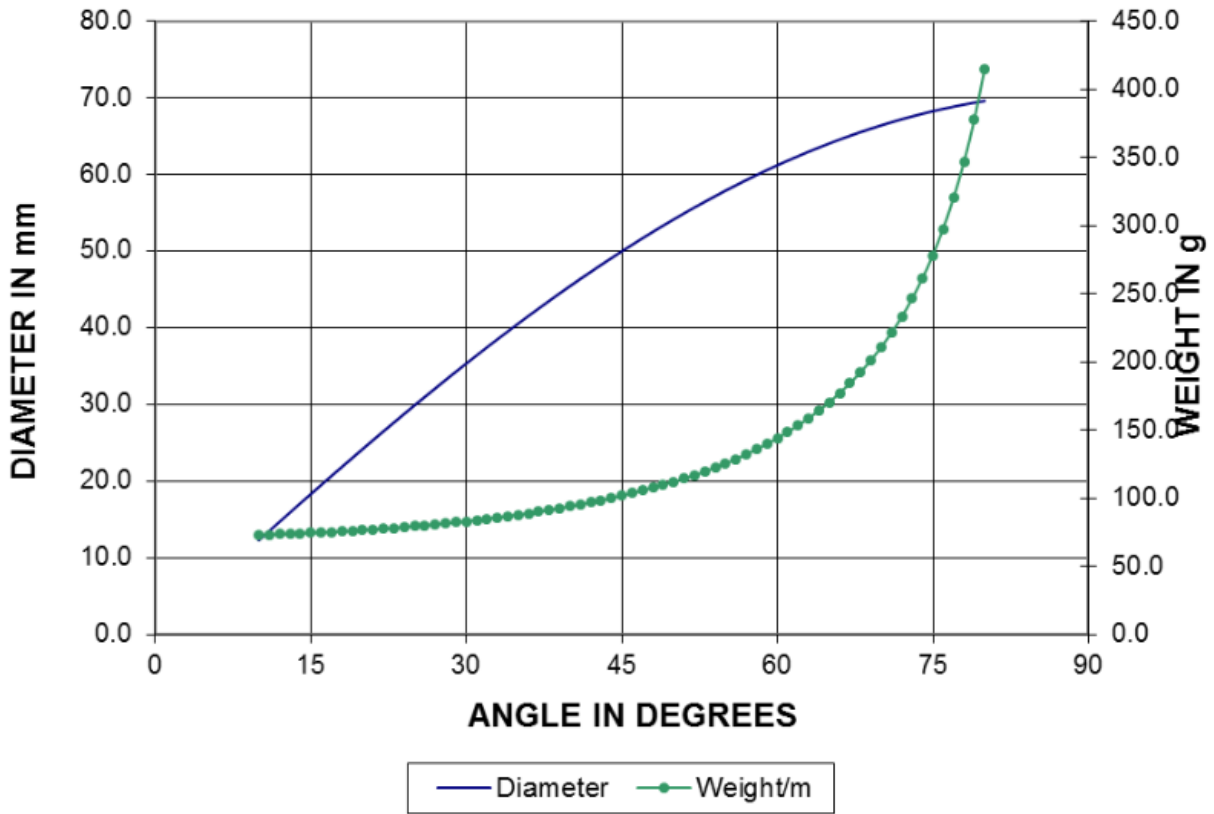

### TECHNICAL DATA SHEET - BRAIDED SLEEVE GL – 050 – 102

Technical Characteristics				
Angle	30°	45°	60°	
Diameter	35	50	61	mm
Weight	83	102	144	g/m
Weight	749	648	749	g/m²