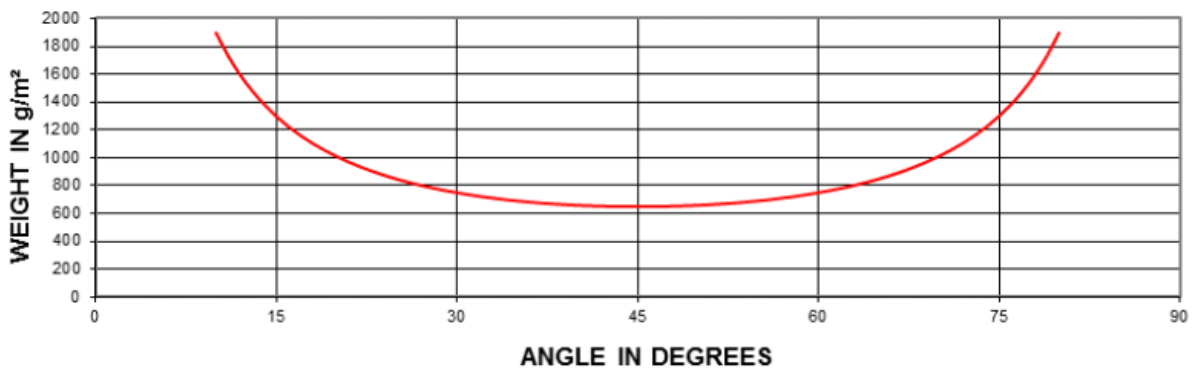

### TECHNICAL DATA SHEET - BRAIDED SLEEVE GL – 050 – 102

Technical Characteristics				
Angle	30°	45°	60°	
Diameter	35	50	61	mm
Weight	83	102	144	g/m
Weight	749	648	749	g/m²