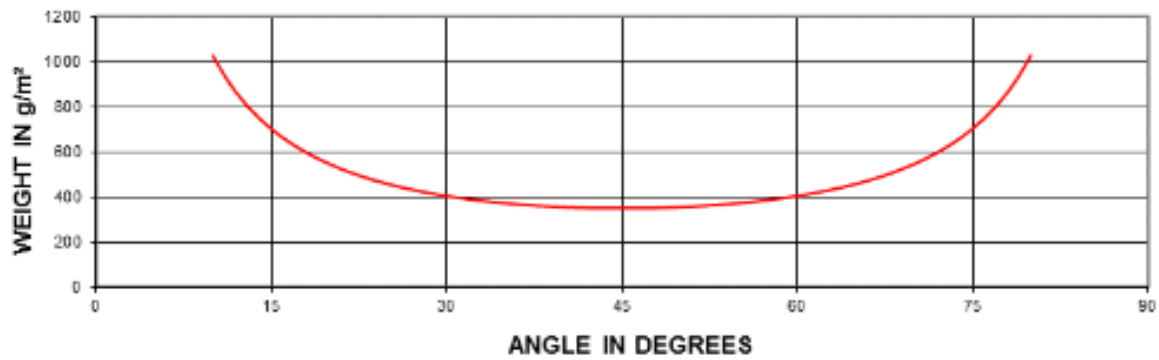

### TECHNICAL DATA SHEET - BRAIDED SLEEVE GL – 100 – 112

Technical Characteristics				
Angle	30°	45°	60°	
Diameter	71	100	122	mm
Weight	90	111	157	g/m
Weight	407	353	407	g/m²