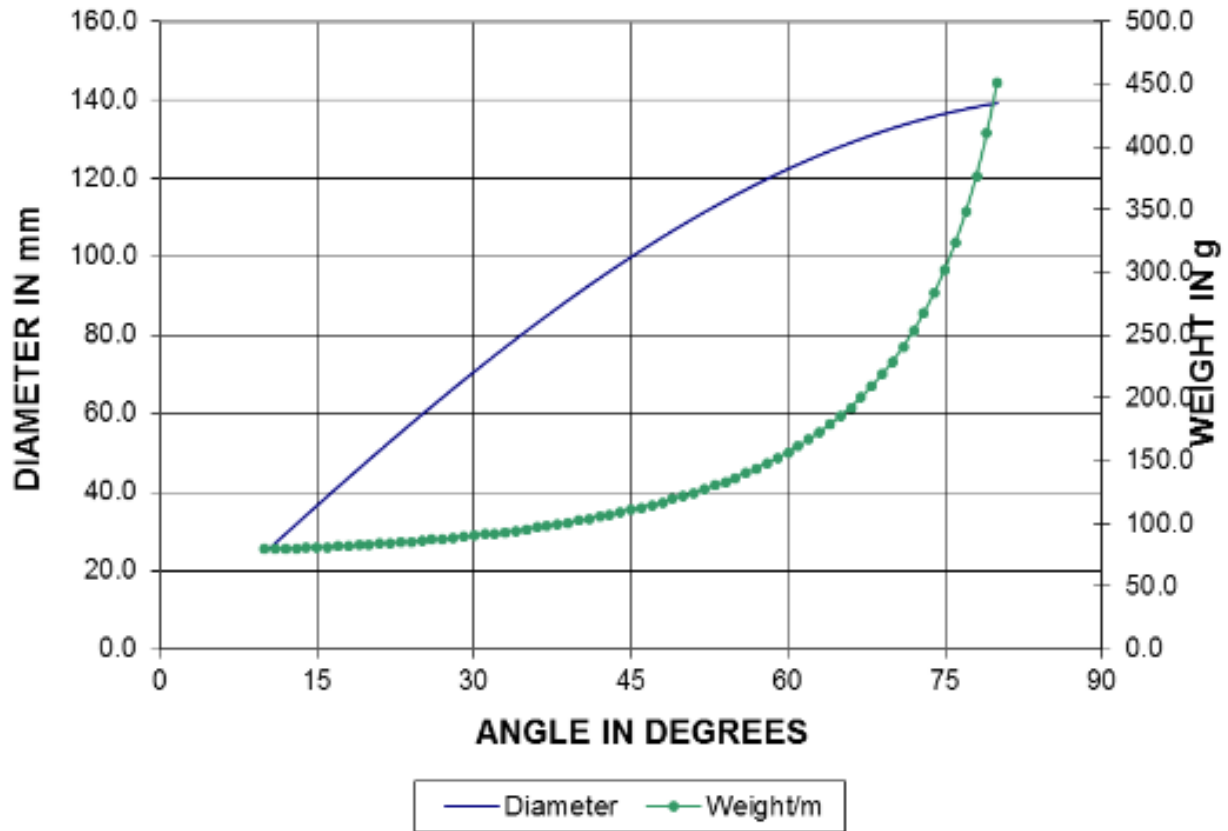

### TECHNICAL DATA SHEET - BRAIDED SLEEVE GL – 100 – 112

Technical Characteristics				
Angle	30°	45°	60°	
Diameter	71	100	122	mm
Weight	90	111	157	g/m
Weight	407	353	407	g/m²