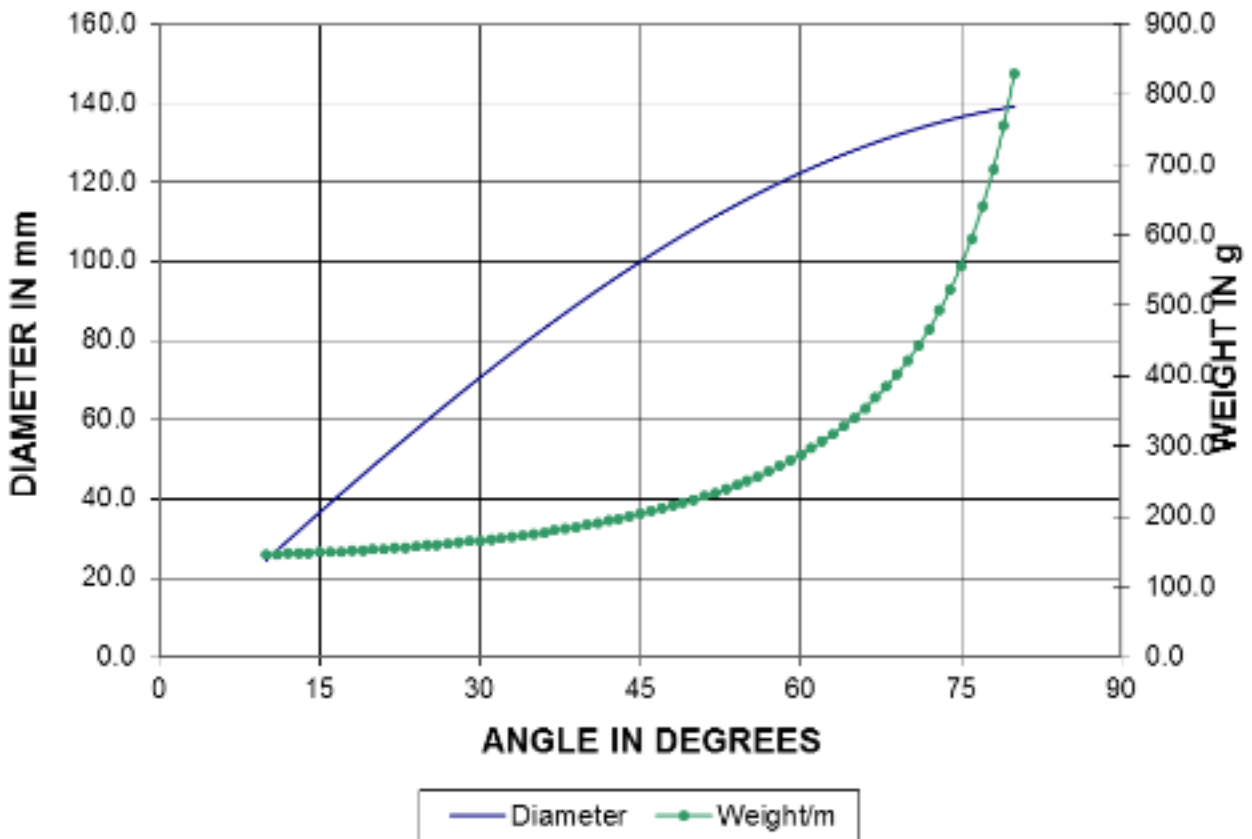

### TECHNICAL DATA SHEET - BRAIDED SLEEVE GL – 100 – 203

Technical Characteristics				
Angle	30°	45°	60°	
Diameter	71	100	122	mm
Weight	166	204	288	g/m
Weight	749	648	749	g/m <sup>2</sup>