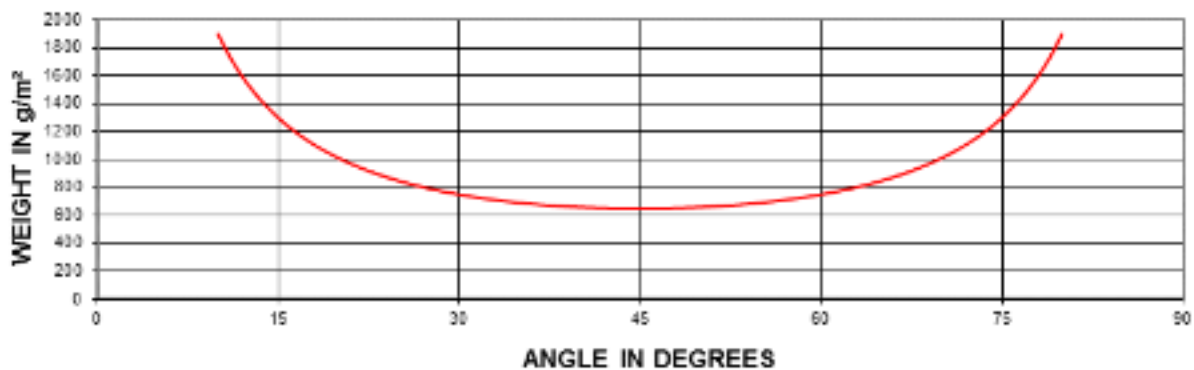

### TECHNICAL DATA SHEET - BRAIDED SLEEVE GL – 100 – 203

Technical Characteristics				
Angle	30°	45°	60°	
Diameter	71	100	122	mm
Weight	166	204	288	g/m
Weight	749	648	749	g/m <sup>2</sup>